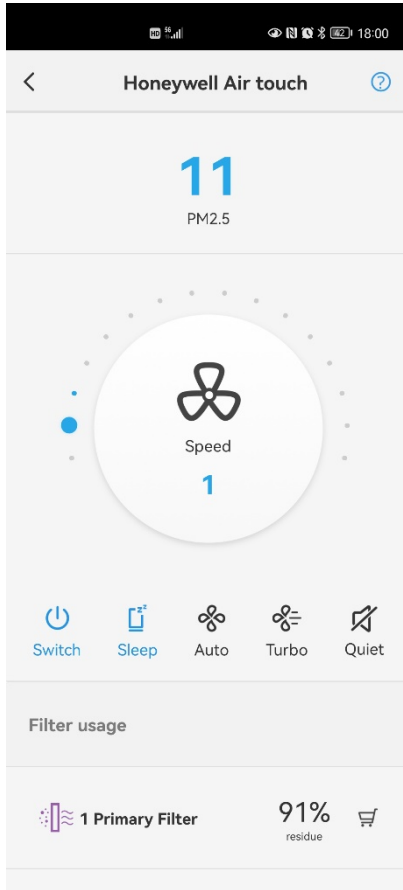

Our App

- As similar as H Plus on UI
- More stable on connection and operation
- Can download in AppStore or Google Play, scan QR code on left side
- Can support English
- Show the life of filters

Digital Display

Wifi remote control

Cleaning Virus&Bacteria