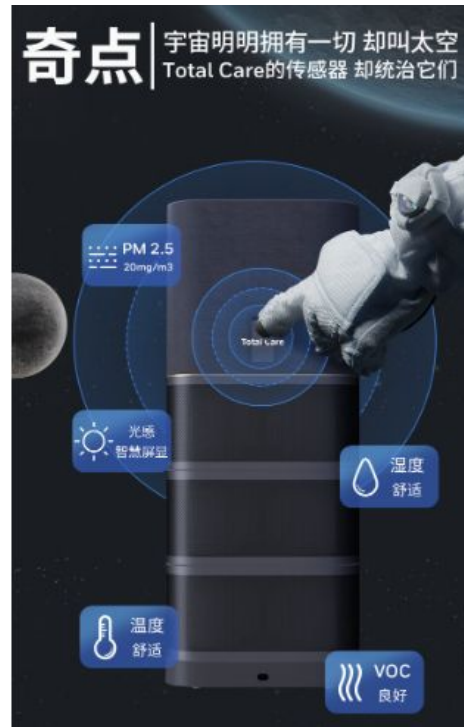

KJ1000F(H Max)

- The Clean Air Delivery Rate (CADR) of PM2.5 can reach 1000 m³/h;
- The Clean Air Delivery Rate (CADR) of CHO₂ can reach 700 m³/h;
- Use H13 HEPA ,can filter out 99.97% microscopic particle ,allergens and virus ,filter fineness reach 0.3 microns; Can remove 11 kinds of Bacteria and virus;
- Activated carbon filter can filter and absorb CHO₂, odors and VOC;
- Sterilization and disinfection, bacterial eliminating rate can reach 99%;
- With UVC, can be use as domestic sterilizer ;
- AQI digital display, with PM2.5 sensor,PM2.5 can real-time display
- Has TVOC sensor,can real-time display environment TVOC;
- With temperature and humidity sensor, can real-time display temperature and humidity;
- With light sensor, enter into sleep mode automatically according to intensity of ambient light;
- 3 Colors led light for AQI, blue for good, yellow for middle level pollution, red for heavy;
- WIFI long-range control all functions of machine with mobile app;
- Apply to 70m² ~ 120 m² room
- Filter Change Indicator and reset, child lock, timer;
- 4 cleaning levels, 9 levels in APP ;
- 3 running modes, manual ,auto and sleep;
- Energy efficiency is level 1,according with the best level of Chinese compulsive Energy efficiency standard of air purifier;
- Metallic paint, Anti-UV lasting metallic paint
- With wheels can easily move

Digital Display

Wifi remote control

UV

Cleaning Virus&Bacteria

Air Pro 800/Air Max 1000

型号/病毒种类除菌率	Colobacillus 大肠杆菌(1h)	Staphylococcus aureus 金黄色葡萄球菌(1h)	Staphylococcus albus 白色葡萄球菌(1h)	Klebsiella pneumoniae 肺炎克雷伯氏菌(1h)	肠道病毒EV71型手足 口病(1h)	H1N1 甲型H1N1流感病毒 (1h)
KJ800F	99.92%	99.91%	99.91%	99.93%	99.99%	99.99%
KJ1000F	99.98%	99.97%	99.97%	99.98%	99.99%	99.99%